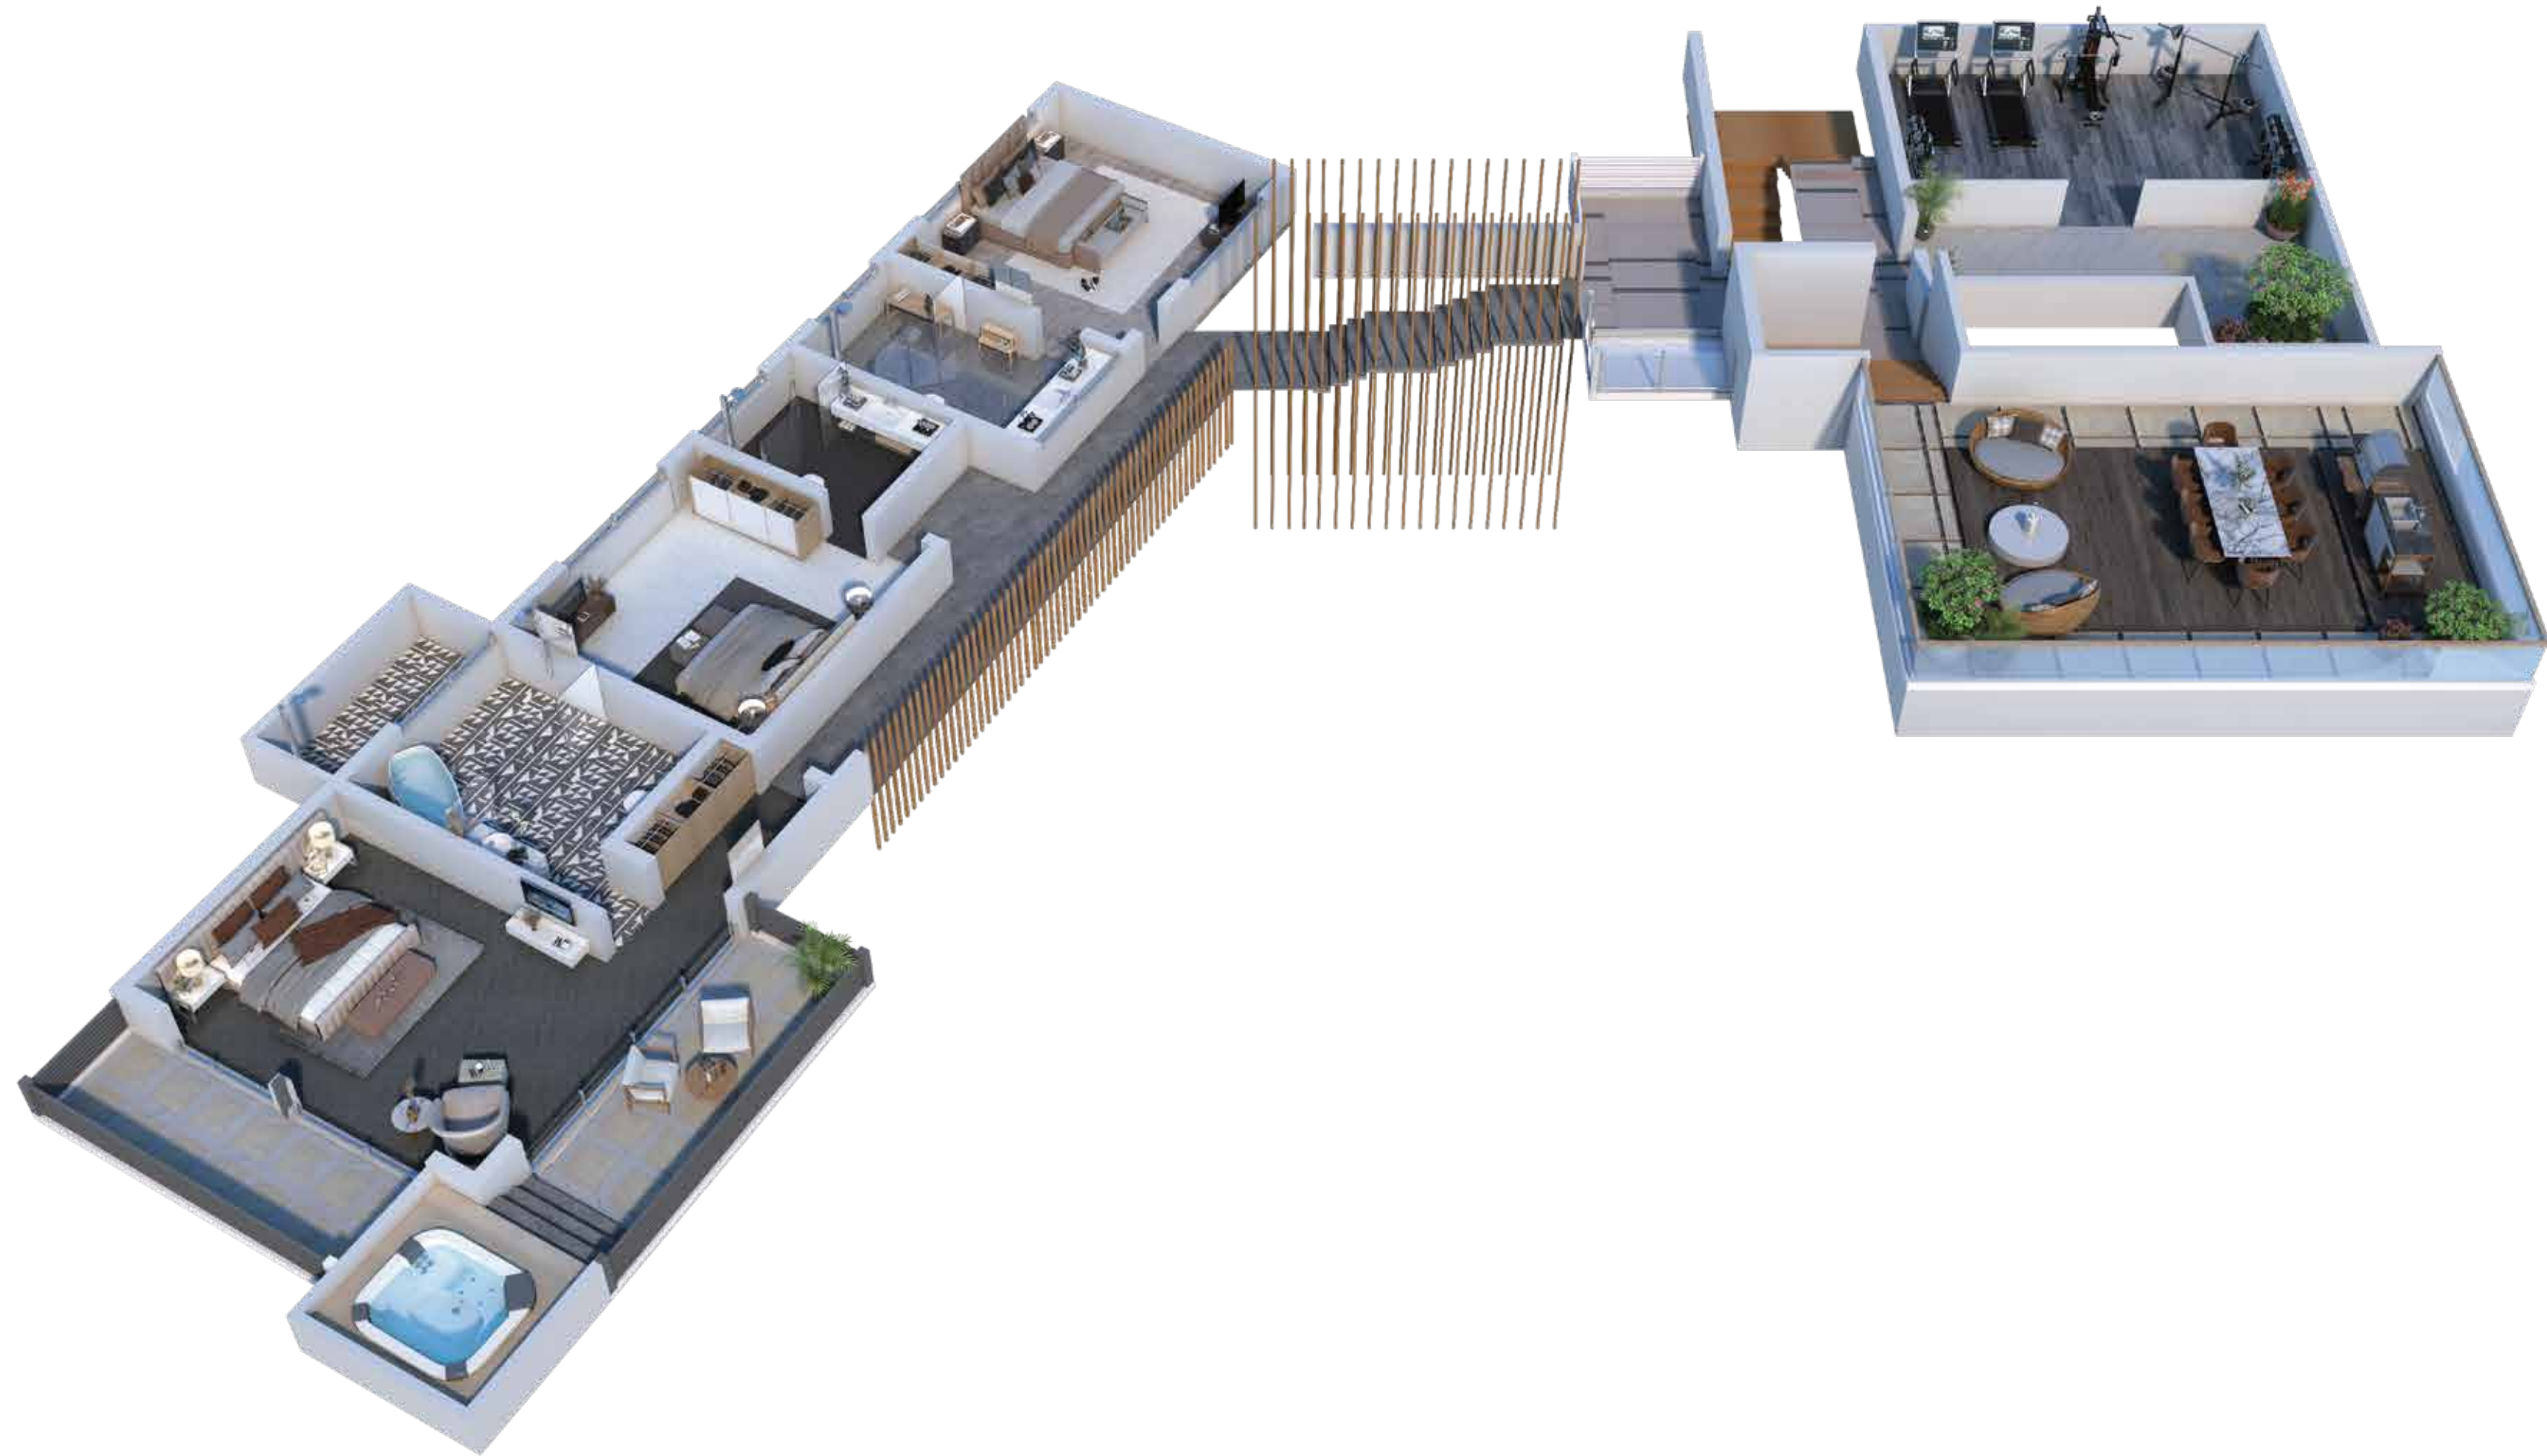

IRAAH

— LIFESPACES —

Unearth abundance

FLOOR PLANS

ALIBAUG

(SATIRJE)

Master Site Plan Layout

Villa Estelle
Ground Floor
Carpet Area-6350 SQ.FT.

Villa Estelle
 First Floor
 Carpet Area-2681 SQ.FT.

CONFIGURATION

5 bhf

CARPET AREA

9030 sqft

AMENITIES AREA

4600 sqft

PLOT AREA

33900 sqft